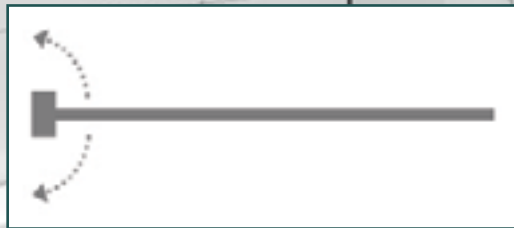

Bath Panel

Series

pivotech

Claro Bath Panel

the Pivotech fixed & swing bath panel

*Inherent style
with quality design*

- fixed and swing panel
- 1500mm x 1000mm
- main panel 600mm wide
- inwards swinging second panel
- second panel can be fitted to left or right

- modern square design
- easy to clean
- minimal aluminium and hardware design, allowing maximum glass plane
- superior quality solid brass hinges

Mono Bath Panel

the Pivotech single bath panel

*Easy to clean,
fresh elegance*

- single swing panel
- 1500mm x 800mm
- 6mm toughened glass
- positive centralising mechanism
- 180° swing action
- spray flap to minimise splash
- wide back wall channel for positive fixing
- fully assembled for install