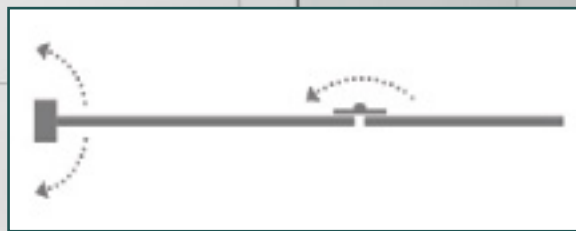

Bath Panel

Series

pivotech

Claro Bath Panel

the Pivotech fixed & swing bath panel

*Inherent style
with quality design*

- fixed and swing panel
- 1500mm x 1000mm
- main panel 600mm wide
- inwards swinging second panel
- second panel can be fitted to left or right

- modern square design
- easy to clean
- minimal aluminium and hardware design, allowing maximum glass plane
- superior quality solid brass hinges

Mono Bath Panel

the Pivotech single bath panel

*Easy to clean,
fresh elegance*

- single swing panel
- 1500mm x 800mm
- 6mm toughened glass
- positive centralising mechanism
- 180° swing action
- spray flap to minimise splash
- wide back wall channel for positive fixing
- fully assembled for install

Duo Bath Panel

the Pivotech multi-fold bath panel

*budget friendly,
space friendly,
family friendly*

- multi-fold panels
- 1500mm x 1000mm
- 6mm toughened glass
- positive centralising mechanism
- 180° swing panel
- spray flap for bottom and between glass
- reversible patch fittings
- wide back wall channel for positive fixing
- fully assembled for install