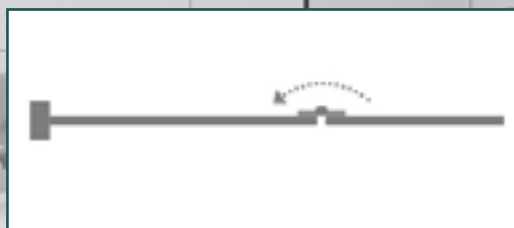

Bath Panel

Series

pivotech

Claro Bath Panel

the Pivotech fixed & swing bath panel

*Inherent style
with quality design*

- fixed and swing panel
- 1500mm x 1000mm
- main panel 600mm wide
- inwards swinging second panel
- second panel can be fitted to left or right

- modern square design
- easy to clean
- minimal aluminium and hardware design, allowing maximum glass plane
- superior quality solid brass hinges

Mono Bath Panel

the Pivotech single bath panel

*Easy to clean,
fresh elegance*

- single swing panel
- 1500mm x 800mm
- 6mm toughened glass
- positive centralising mechanism
- 180° swing action
- spray flap to minimise splash
- wide back wall channel for positive fixing
- fully assembled for install

Duo Bath Panel

the Pivotech multi-fold bath panel

*budget friendly,
space friendly,
family friendly*

- multi-fold panels
- 1500mm x 1000mm
- 6mm toughened glass
- positive centralising mechanism
- 180° swing panel
- spray flap for bottom and between glass
- reversible patch fittings
- wide back wall channel for positive fixing
- fully assembled for install